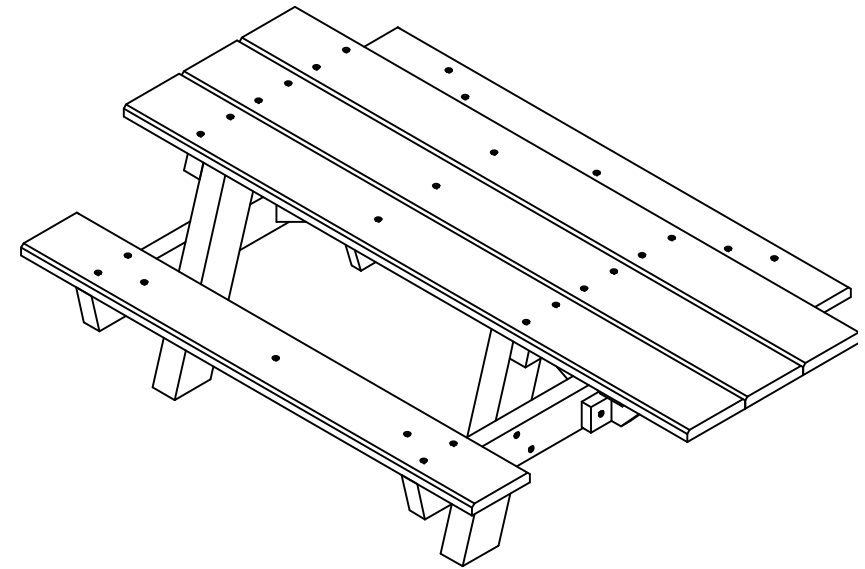

TOP VIEW

3D ISOMETRIC VIEW

FRONT VIEW

SIDE VIEW

- BLU
 - CED
 - GRA
 - GRE
 - RED
 - BLA
 - BRO
 - WHI
- STANDARD COLORS**
- OPTIONAL COLORS**

INSERT COLOR CODE IN PRODUCT NUMBER
 BLUE= BLU, CEDAR= CED, GRAY= GRA, GREEN= GRE,
 RED= RED, BLACK= BLA, BROWN=BRO, WHITE=WHI

EXAMPLE: 6FT. CEDAR A FRAME ADA PICNIC TABLE =
 PB APIC6**CED**ADA

6' A Frame ADA Picnic Table Specification Sheet

©COPYRIGHT 2013-2033

THIS COPYRIGHTED MATERIAL IS THE PROPERTY OF FROG FURNISHINGS AND SHALL NOT BE REPRODUCED, PUBLISHED OR DISCLOSED TO OTHERS WITHOUT AUTHORIZATION AND CANNOT BE USED IN ANY WAY AGAINST OR DETRIMENTAL TO JAYHAWK PLASTICS INC. OLATHE, KANSAS USA