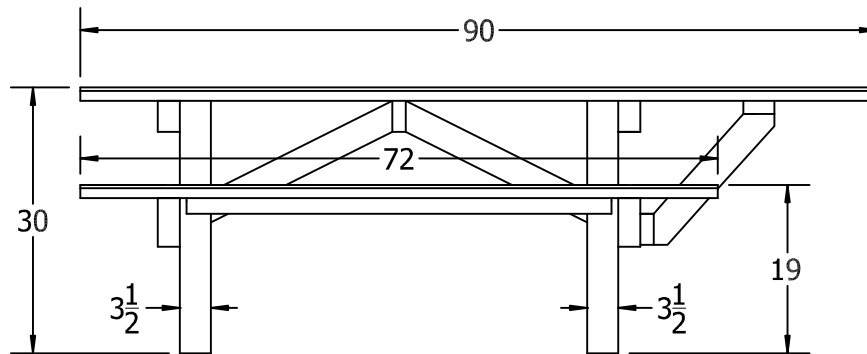

TOP VIEW

3D ISOMETRIC VIEW

FRONT VIEW

SIDE VIEW

- BLU
 - CED
 - GRA
 - GRE
 - RED
 - BLA
 - BRO
 - WHI
- STANDARD COLORS**
- OPTIONAL COLORS**

INSERT COLOR CODE IN PRODUCT NUMBER
 BLUE= BLU, CEDAR= CED, GRAY= GRA, GREEN= GRE,
 RED= RED, BLACK= BLA, BROWN=BRO, WHITE=WHI

EXAMPLE: 6FT. CEDAR A FRAME ADA PICNIC TABLE =
 PB APIC6**CED**ADA

6' A Frame ADA Picnic Table Specification Sheet

©COPYRIGHT 2013-2033

THIS COPYRIGHTED MATERIAL IS THE PROPERTY OF FROG FURNISHINGS AND SHALL NOT BE REPRODUCED, PUBLISHED OR DISCLOSED TO OTHERS WITHOUT AUTHORIZATION AND CANNOT BE USED IN ANY WAY AGAINST OR DETRIMENTAL TO JAYHAWK PLASTICS INC. OLATHE, KANSAS USA