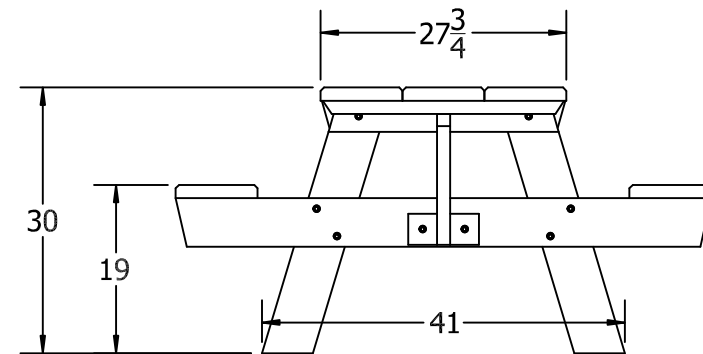

TOP VIEW

3D ISOMETRIC VIEW

FRONT VIEW

SIDE VIEW

- BLU
 - CED
 - GRA
 - GRE
 - RED
 - BLA
 - BRO
 - WHI
- STANDARD COLORS**
- OPTIONAL COLORS**

INSERT COLOR CODE IN PRODUCT NUMBER
 BLUE= BLU, CEDAR= CED, GRAY= GRA, GREEN= GRE,
 RED= RED, BLACK= BLA, BROWN=BRO, WHITE=WHI

EXAMPLE: 6FT. CEDAR A FRAME ADA PICNIC TABLE =
 PB APIC6**CED**ADA

6' A Frame ADA Picnic Table Specification Sheet

©COPYRIGHT 2013-2033

THIS COPYRIGHTED MATERIAL IS THE PROPERTY OF FROG FURNISHINGS AND SHALL NOT BE REPRODUCED, PUBLISHED OR DISCLOSED TO OTHERS WITHOUT AUTHORIZATION AND CANNOT BE USED IN ANY WAY AGAINST OR DETRIMENTAL TO JAYHAWK PLASTICS INC. OLATHE, KANSAS USA